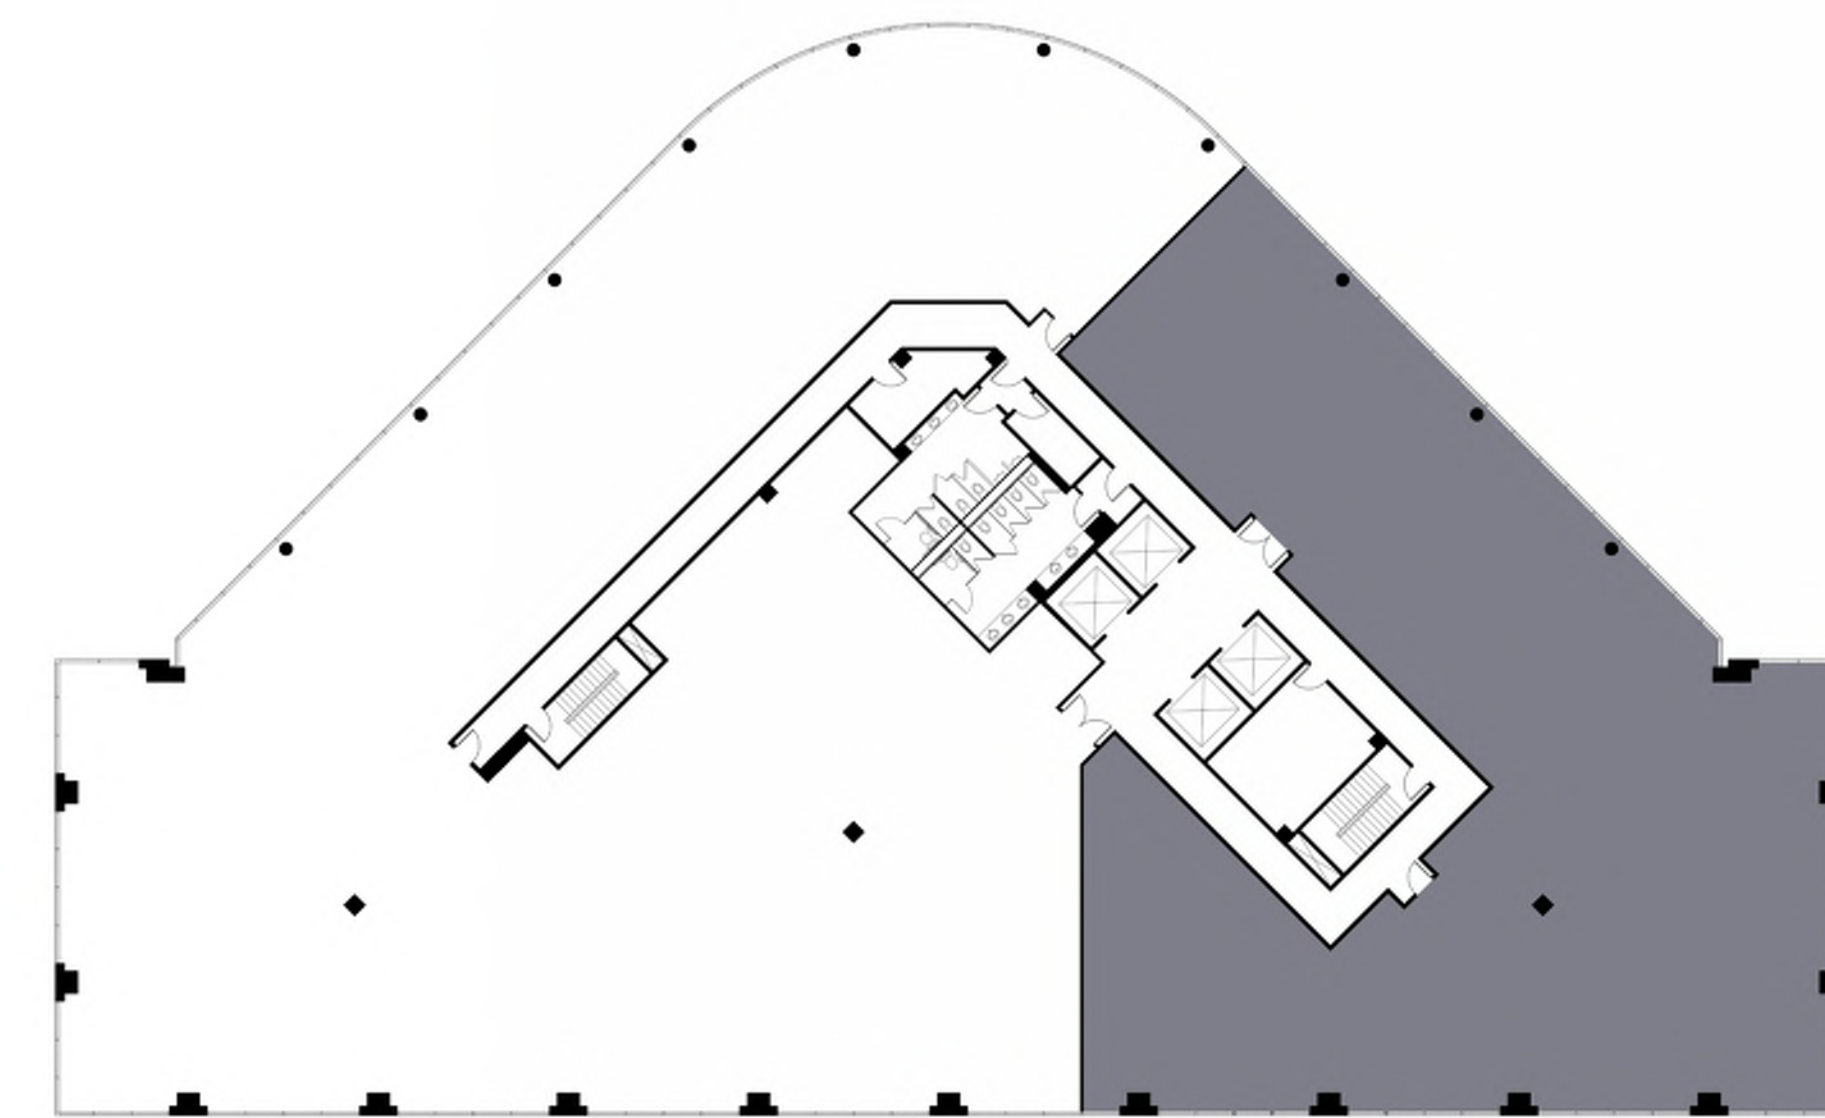

# LINCOLN PARKWAY

KEY PLAN

SUITE 725  
9,028 RSF

PARMENTER®